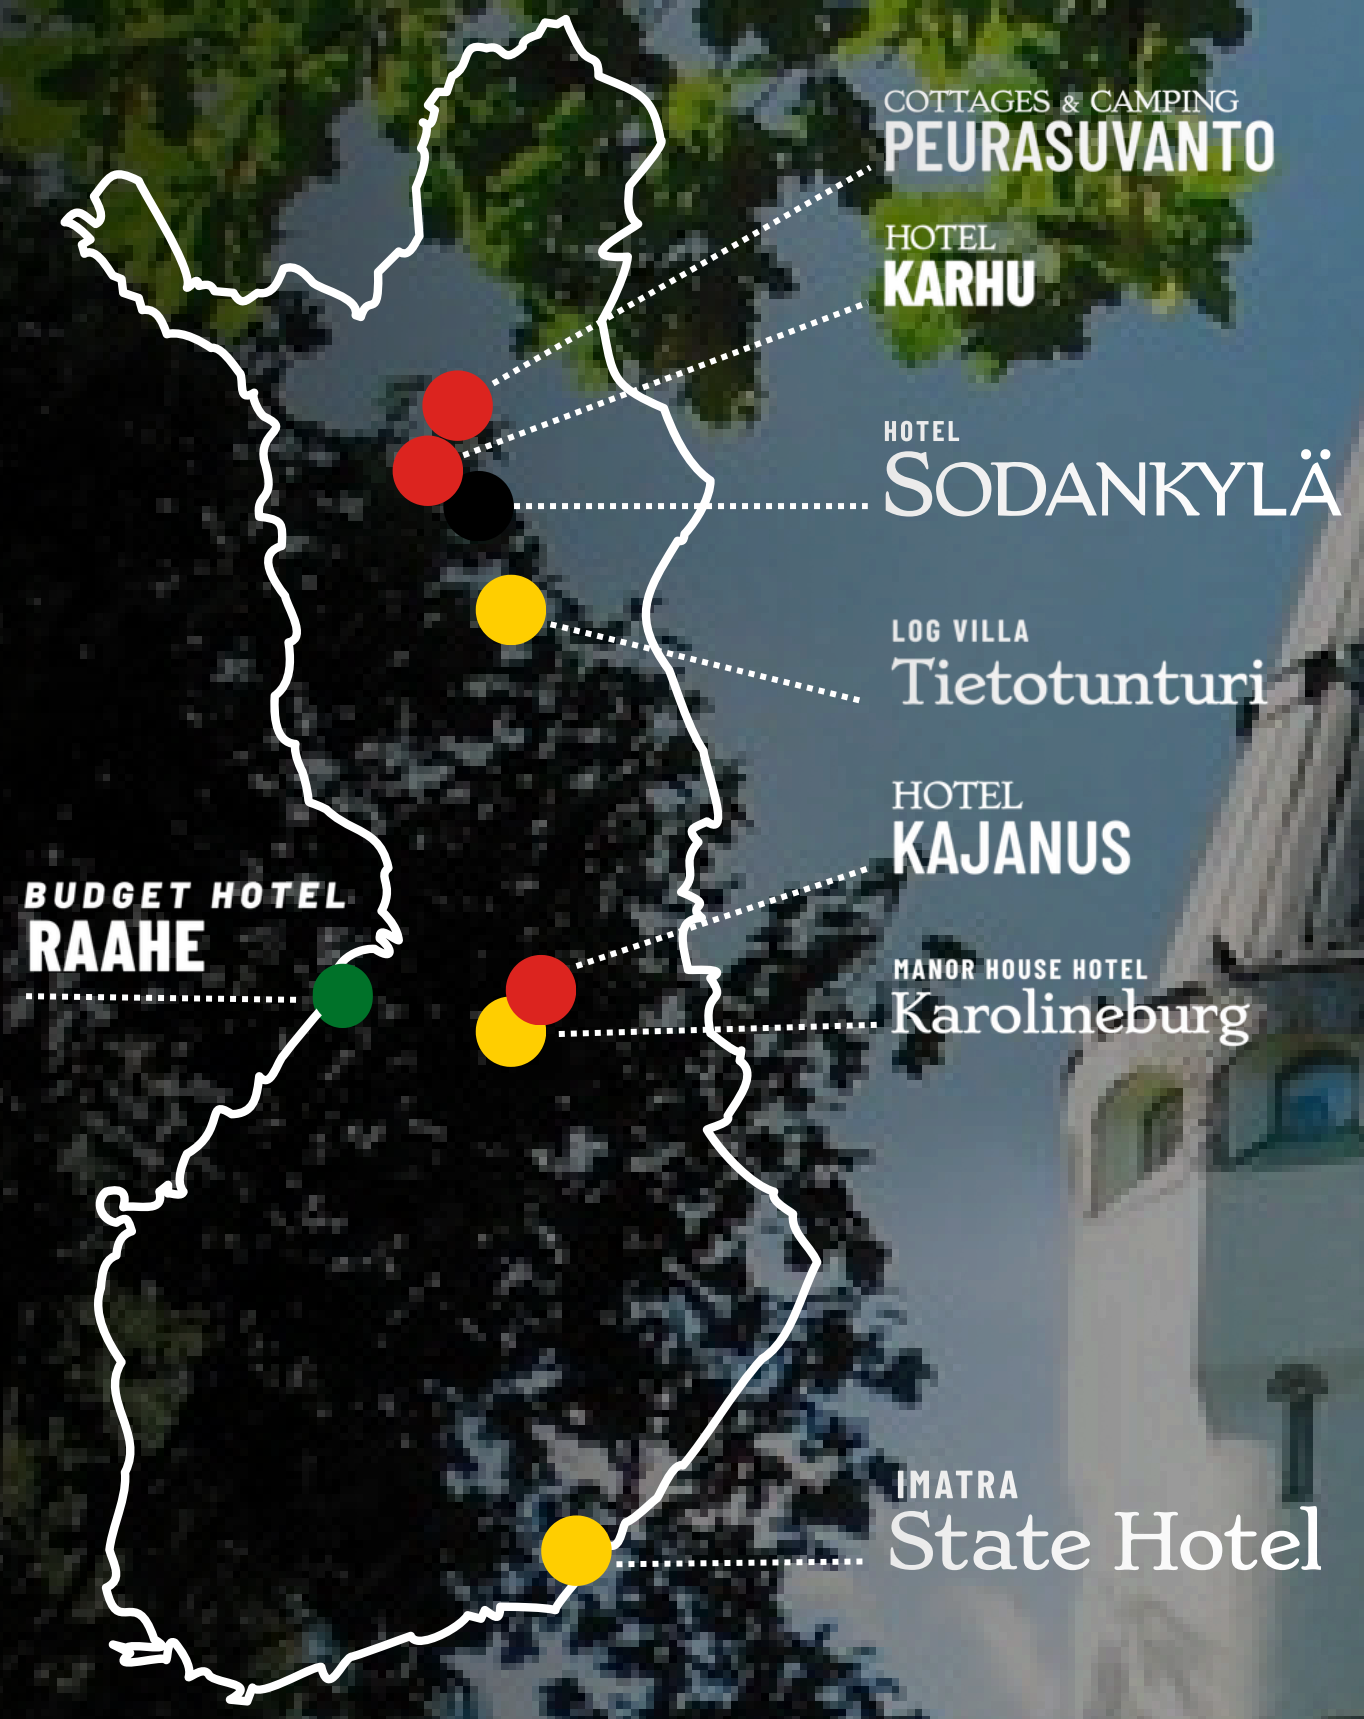

**Great  
Place  
To  
Work®**

**Certified**  
MAR 2025-MAR 2026  
FINLAND™

**We are a Family-owned Hotel Chain and with this name choice, we highlight the roots of our entrepreneurial family and promote the continuity of this culture and its languages. We strive to operate with personality, value long-term and sustainable partnerships, and seek solutions together. We aim to respect all parties and act responsibly, as one should in a family.**

# EACH DESTINATION IS UNIQUE.

• • •

**PEERÄ**  
HOTELS & COTTAGES