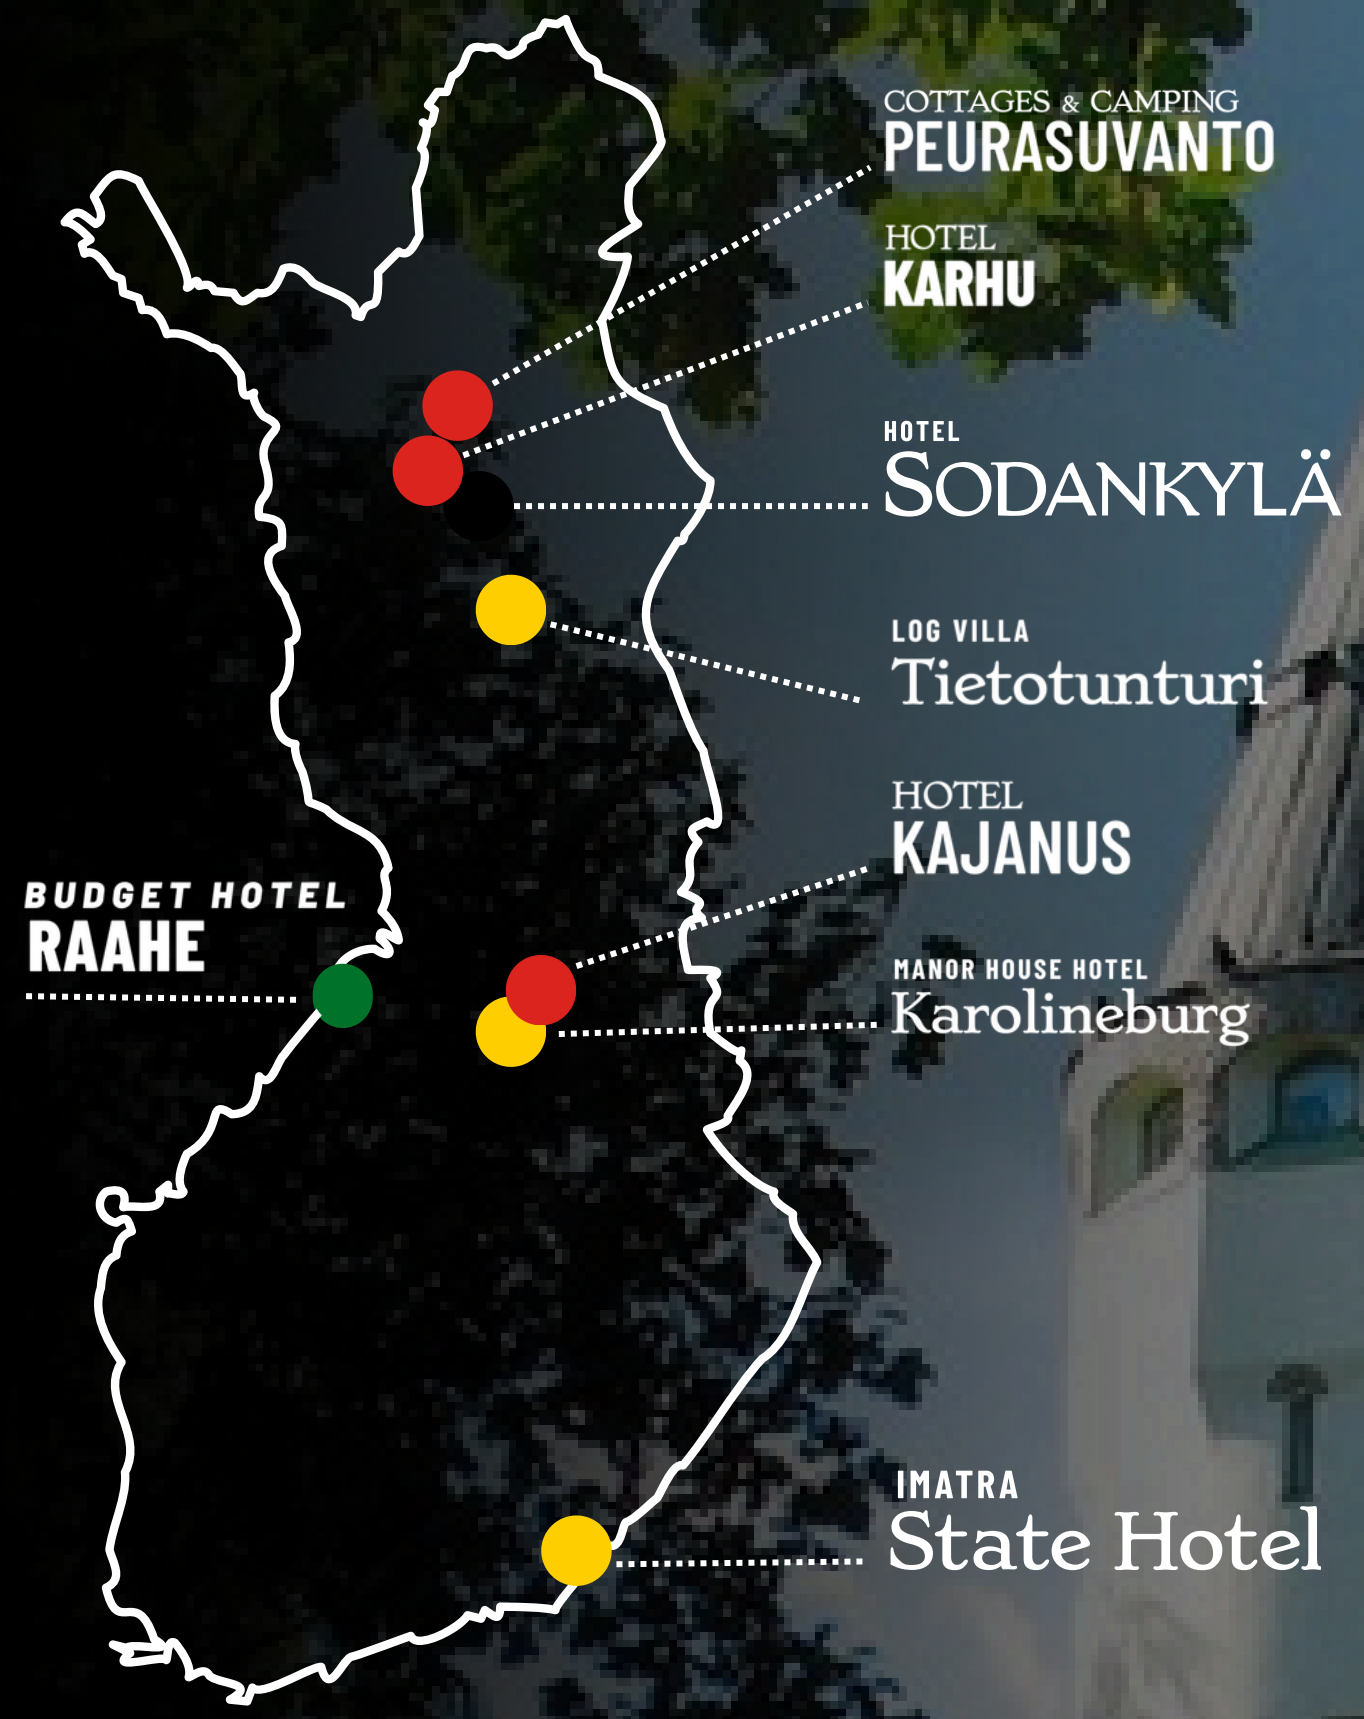

EACH DESTINATION IS UNIQUE.

...

PEERÄ
HOTELS & COTTAGES