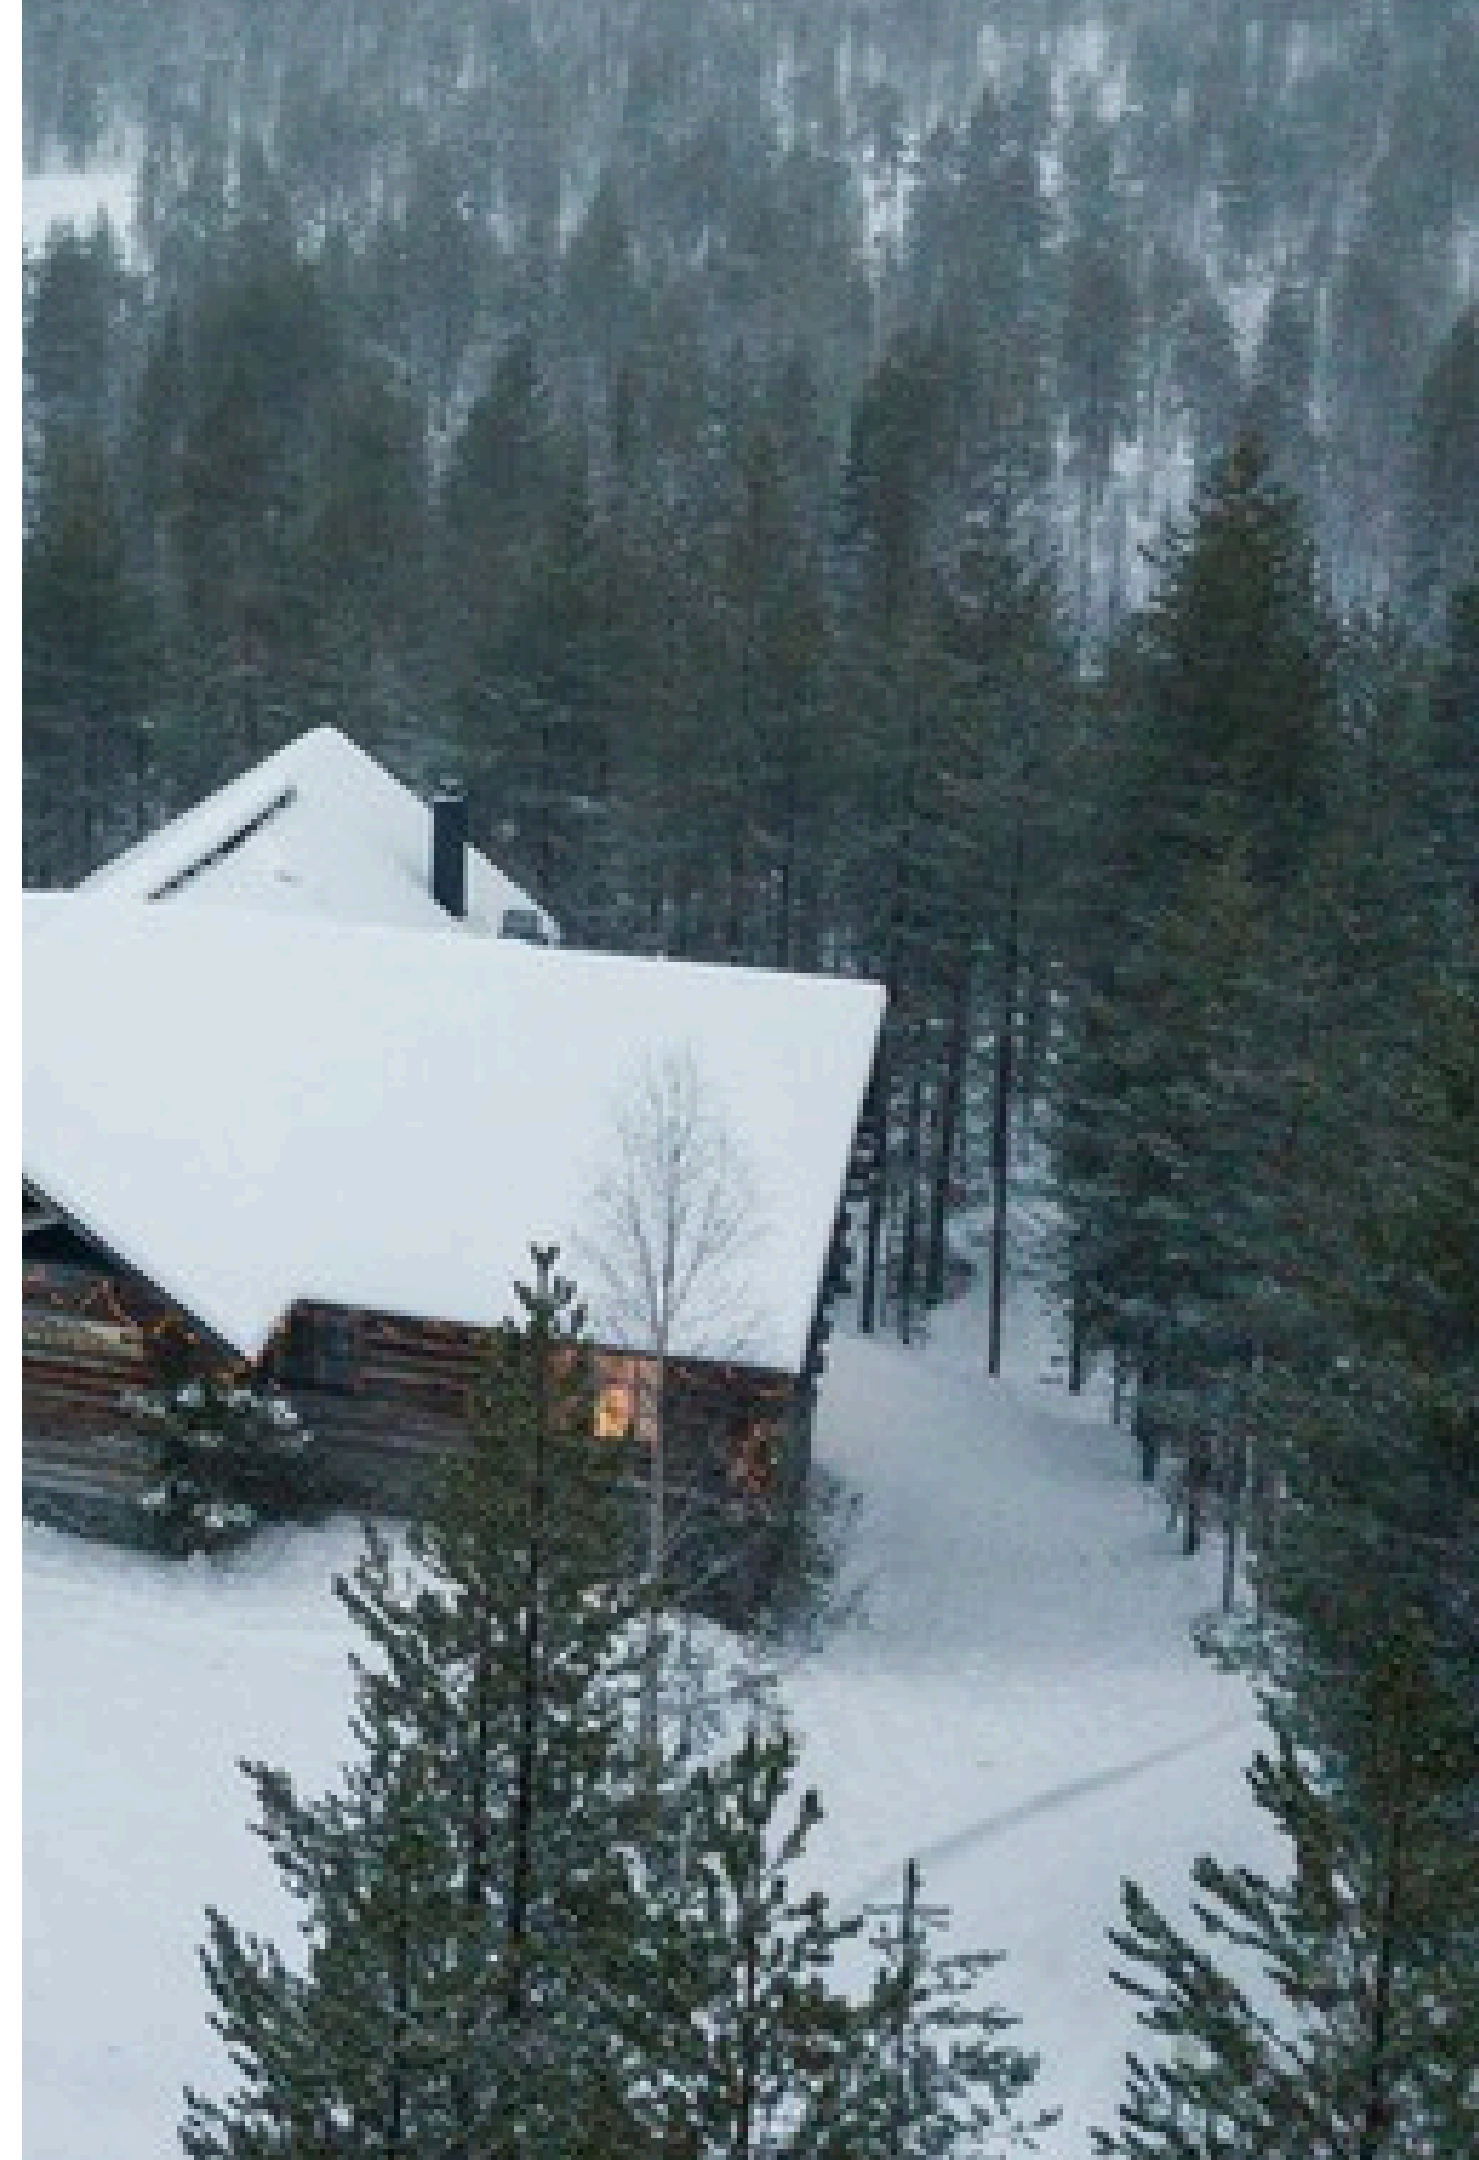

Winter

Activities

Easy

Moderate

Easy

Easy

Moderate

Easy

Moderate

Easy