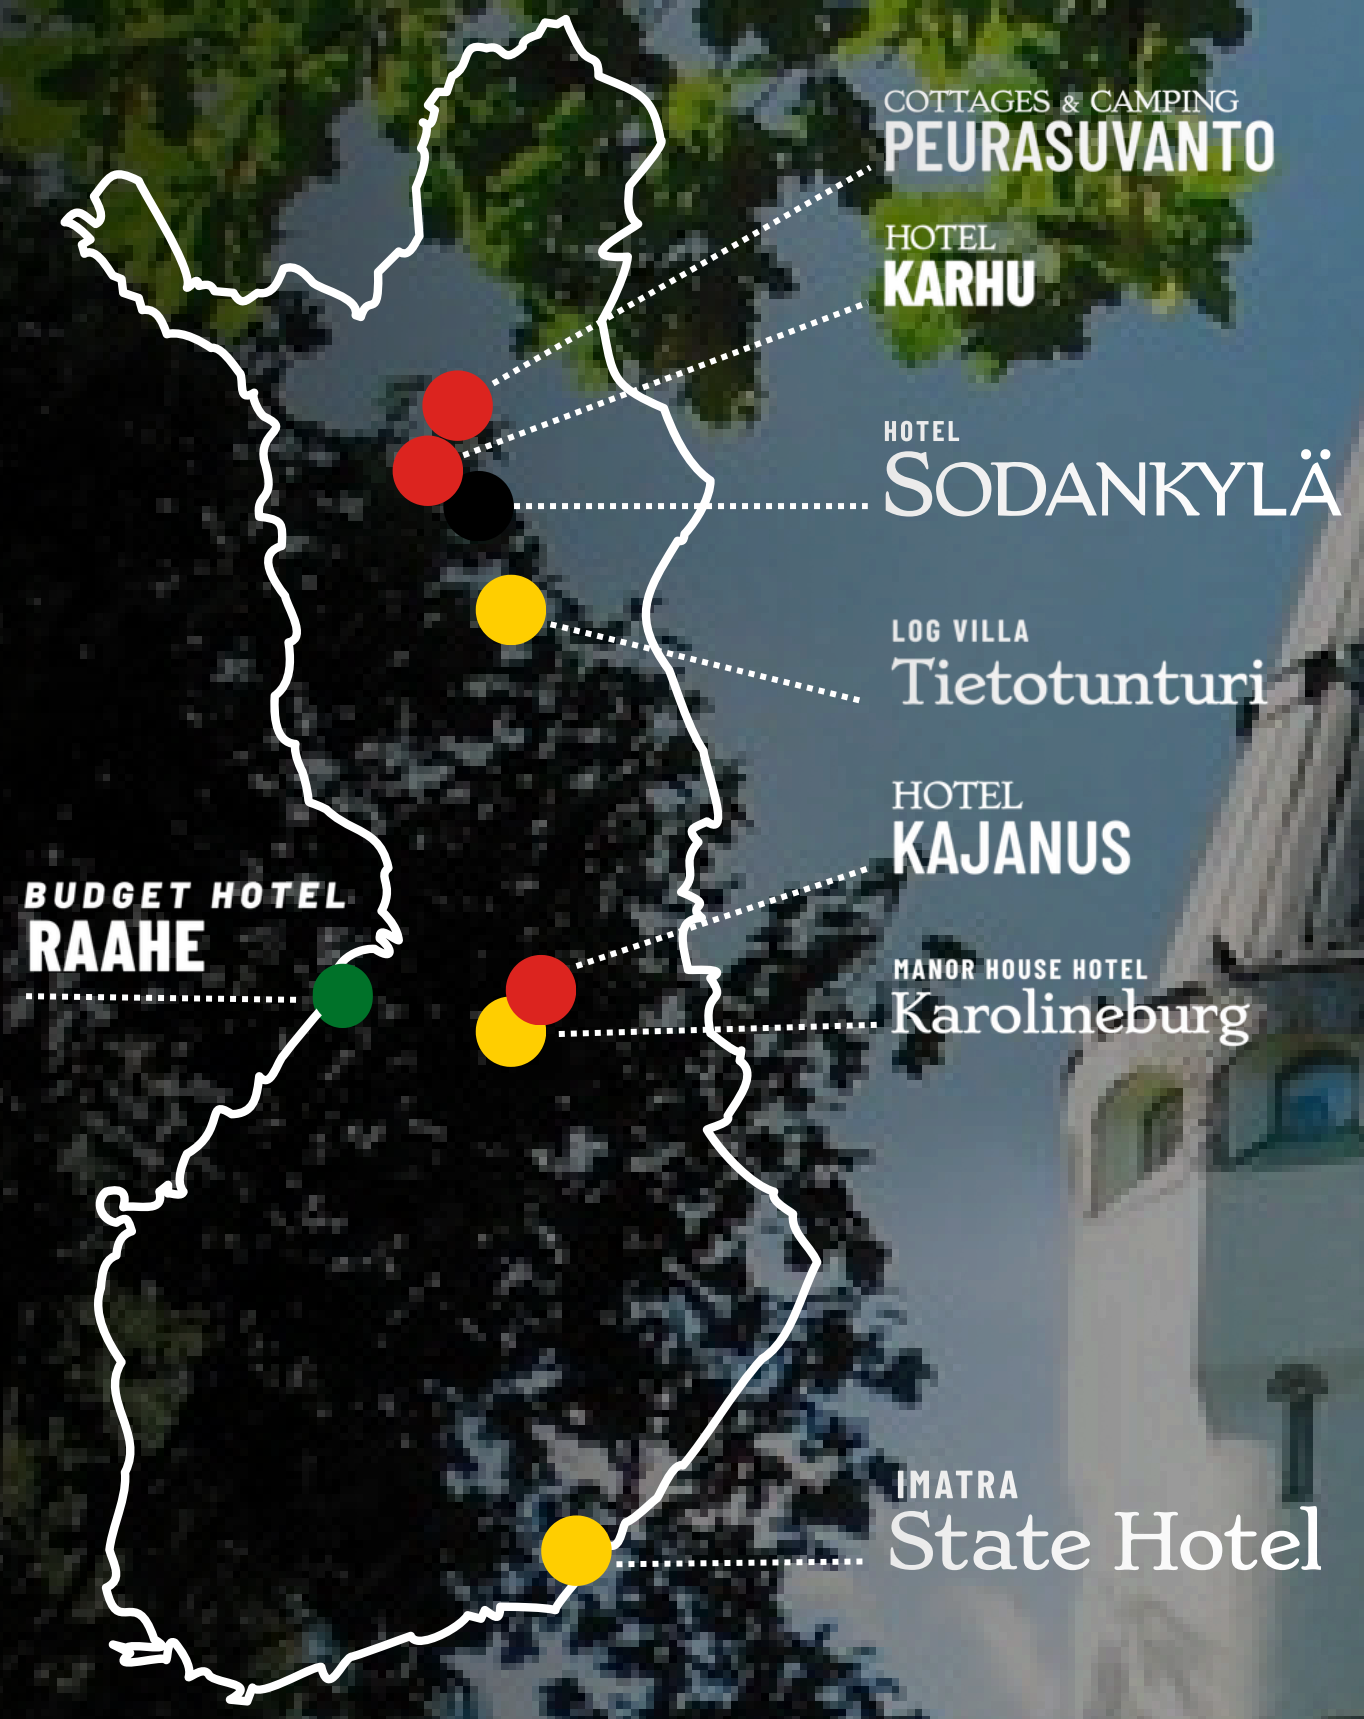

EACH DESTINATION IS UNIQUE.

...

PEERÄ
HOTELS & COTTAGES