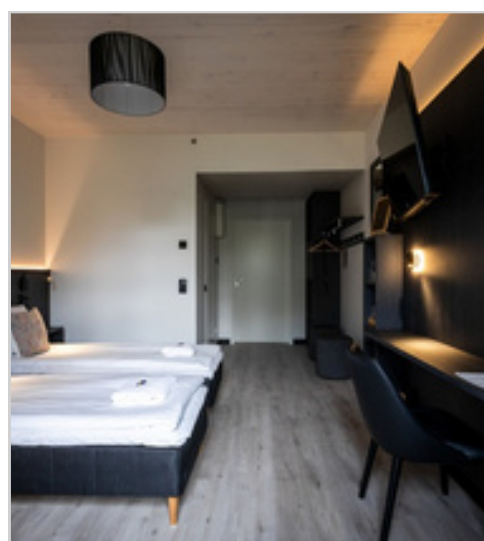

Room Type	N. of Rooms	Area (m²)	Facilities	Bed	Extra Bed
Standard Twin	67	23	sofa chair, desk, tv 55" with streaming, coffee & tea, kettle, bathroom with walk-in shower	twin beds 90x200 cm	Sofa Chair 76x205cm
Standard Twin with sofa	32	26	sofa, desk, tv 55" with streaming, coffee & tea, kettle, bathroom with walk-in shower	Twin beds 90x200 cm	Sofa bed 140x205 cm
Superior Twin	12	28	sofabed, desk, tv 55" with streaming, coffee & tea, kettle, bathroom with walk-in shower, bathropes, coffee machine	twin beds 90x200 cm	Sofa bed 140x205 cm

Rooms

Number of Rooms:

127

Room Price Includes:

- Customer Sauna
- Breakfast
- Free Wi-Fi and Parking

Meeting Room	Area (m²)	Max. person			
Auditorium	90	49			
Jeggi	97	90			
Täsni	60	60			
Kota - Tullä	30	15			
SUÁDIKYLÄ¹	315	280			
Spa&Wellness - Alme	96	30			
Restaurant - Kievari	315	200			

Meeting Rooms

N. of Meeting Rooms:

6

All Rooms Includes:

- Free Wi-Fi
- Data projector
- Audio system,
- Lecture whiteboard

¹ Space is combination of Jeggi, Täsnä and Kota